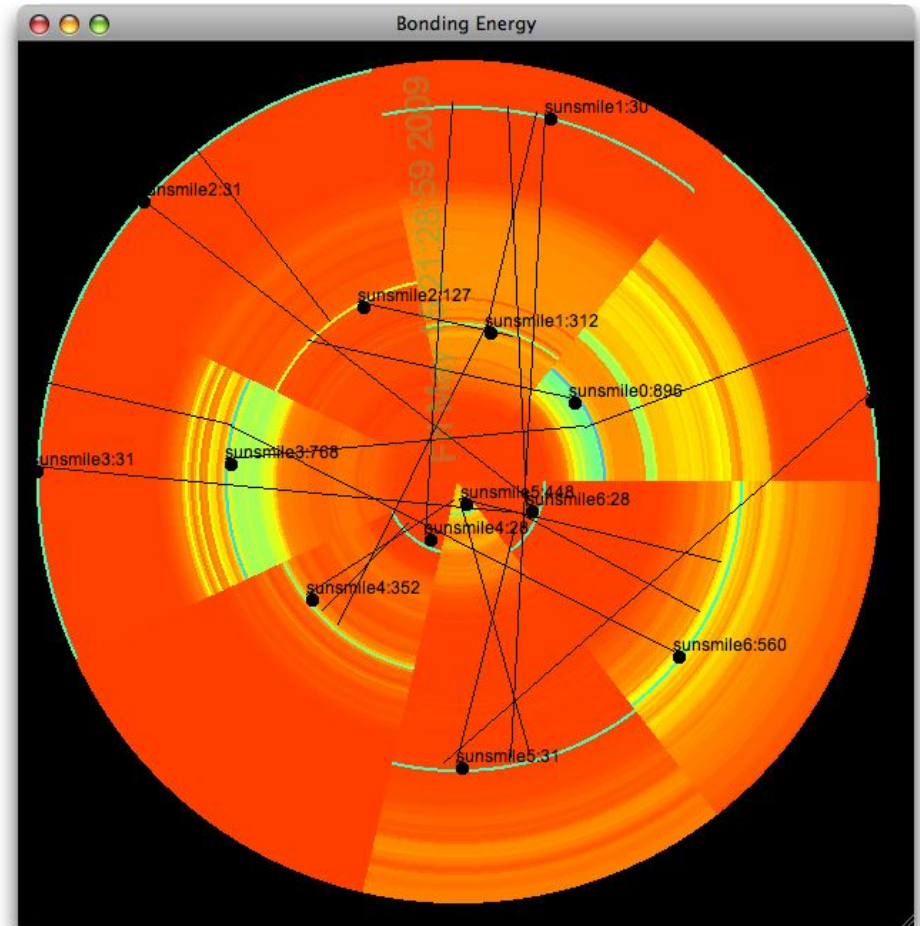

Bonding Energy (2007)