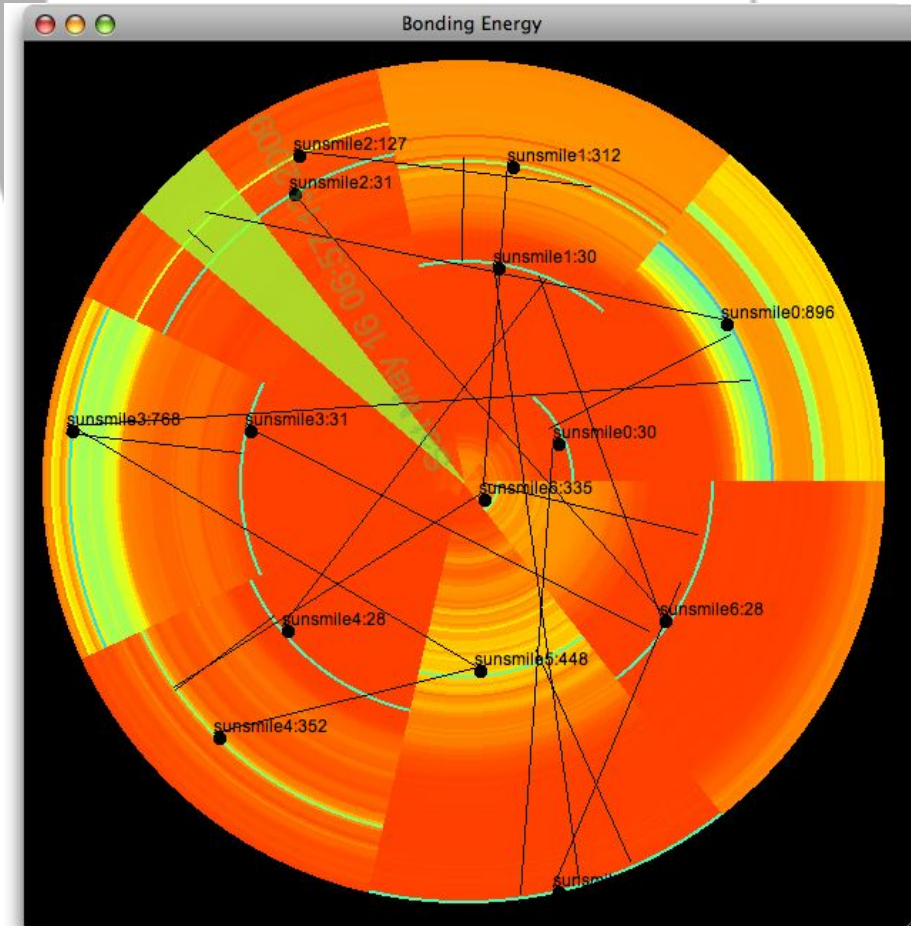

Bonding Energy (2007)